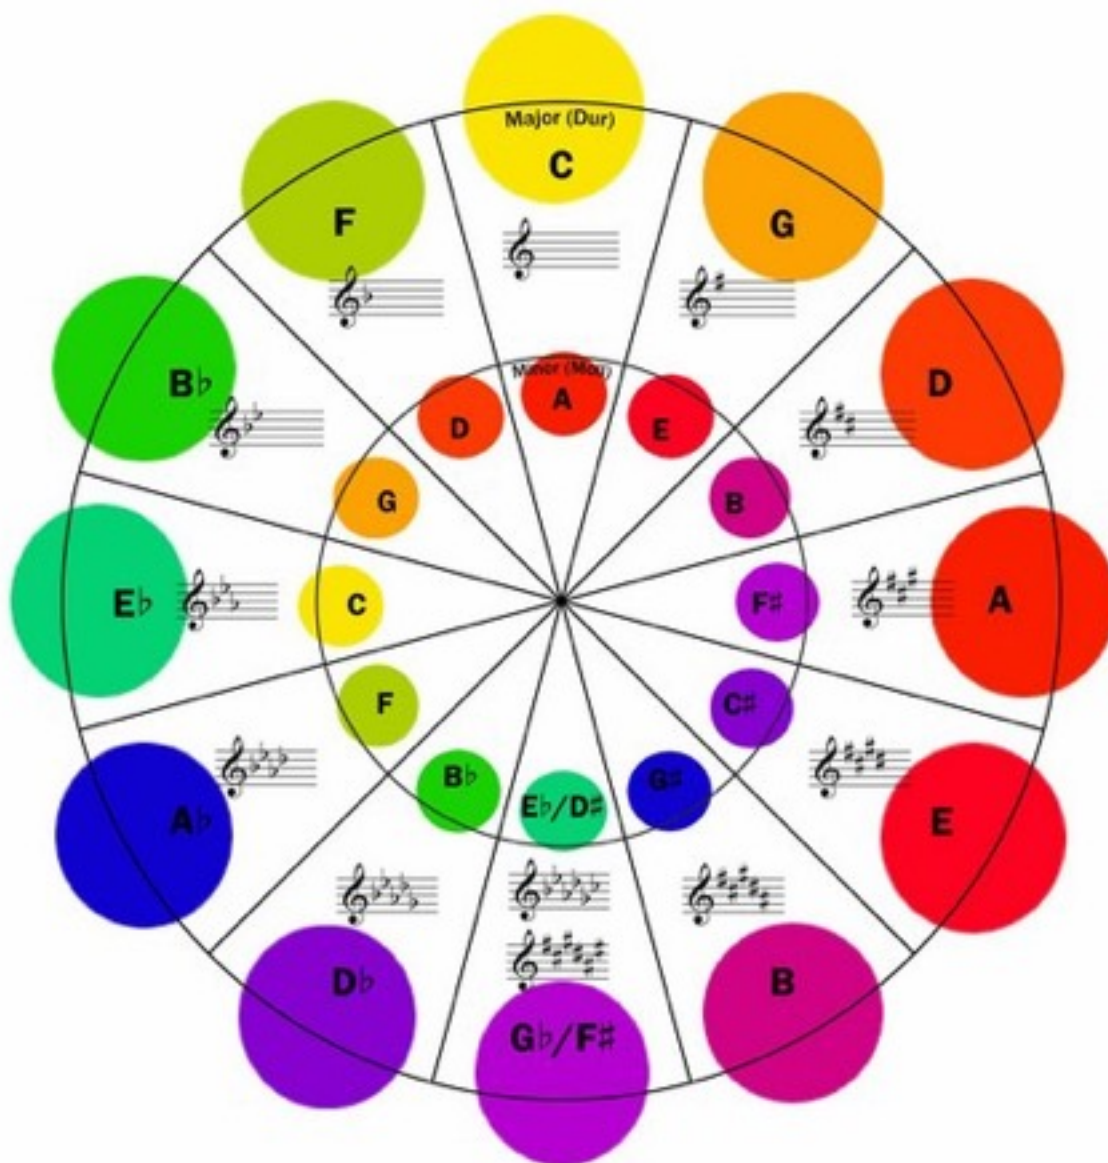

Circle of Fifths

Order of sharps: F C G D A E B

Order of flats: B E A D G C F

Sharp key signature: Go up a half step from the last sharp for tonic

Flat key signature: Go back one from the last flat for tonic